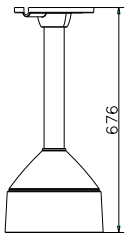

## DS-1271ZJ-DM26

Pendent Mounting Bracket for  
Dome Camera

### Dimension:

### Parameter:

Model	DS-1271ZJ-DM26
Parameters	Pendent Mounting Bracket for Dome Camera
Appearance	Hikvision White
Material	Aluminum Alloy
Dimension	$\Phi 185 \times 67.6 \text{mm}$
Weight	2150g